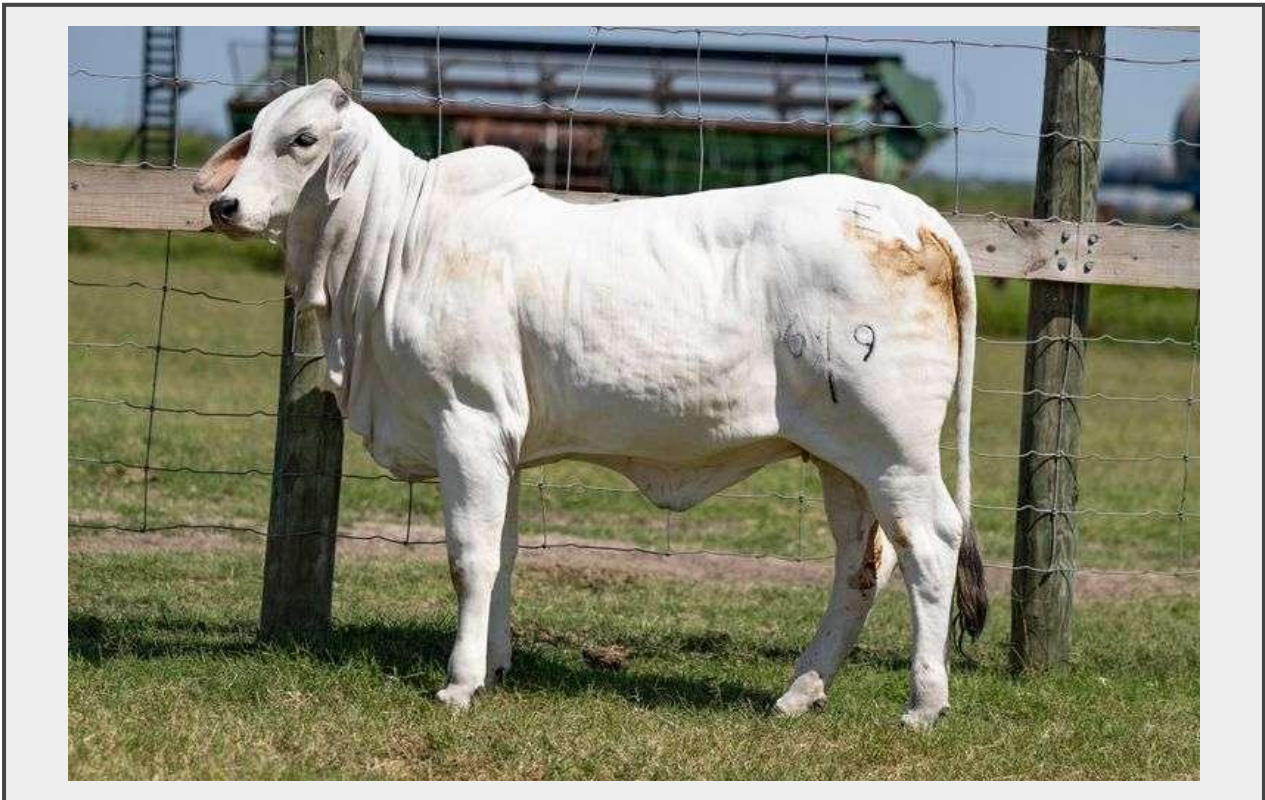

Sale Name: 3rd Annual England Cattle Co. "Brahmans on the Rio" Production Sale

LOT 10 - ECC POLLED LORELAI 619/1 (P)

Name ECC POLLED LORELAI 619/1 (P)

Sire ECC POLLED RIO KING 104/8 (P)

Dam MISS RB 727/3

D.O.B. 6/22/2021

Registration Number ABBA # 1043195

Brand/Tattoo 619/1

Breed Brahman

Horned/Polled Polled

Description

Name: ECC POLLED LORELAI 619/1 (P)

Sire: ECC POLLED RIO KING 104/8 (P)

Dam: MISS RB 727/3

D.O.B.: 6/22/2021

Breed: Brahman

Registration Number: ABBA # 1043195

Horned/Polled: Polled

Brand/Tattoo: 619/1

[Click Here to View Pedigree & EPD's](#)

ECC Polled Lorelai 619/1 (P) is backed by some of the most proven genetics in the breed. She is sired by ECC Polled Rio King 104/8 (P) who combines ECC El Caporal 301 and ECC Sherri K Crickett 302, the No. 6 Polled Bull and Polled Cow in the USA. The dam to Lorelai is a cow that we purchased from RB Ranch that is also the dam to our

herd sire, ECC Polled Sicario 700, validating her production. If you are interested in outcross Polled genetics this is a great female to consider.

Quantity: 1

**[https://
www.premierlivestockauctions.com/](https://www.premierlivestockauctions.com/)**